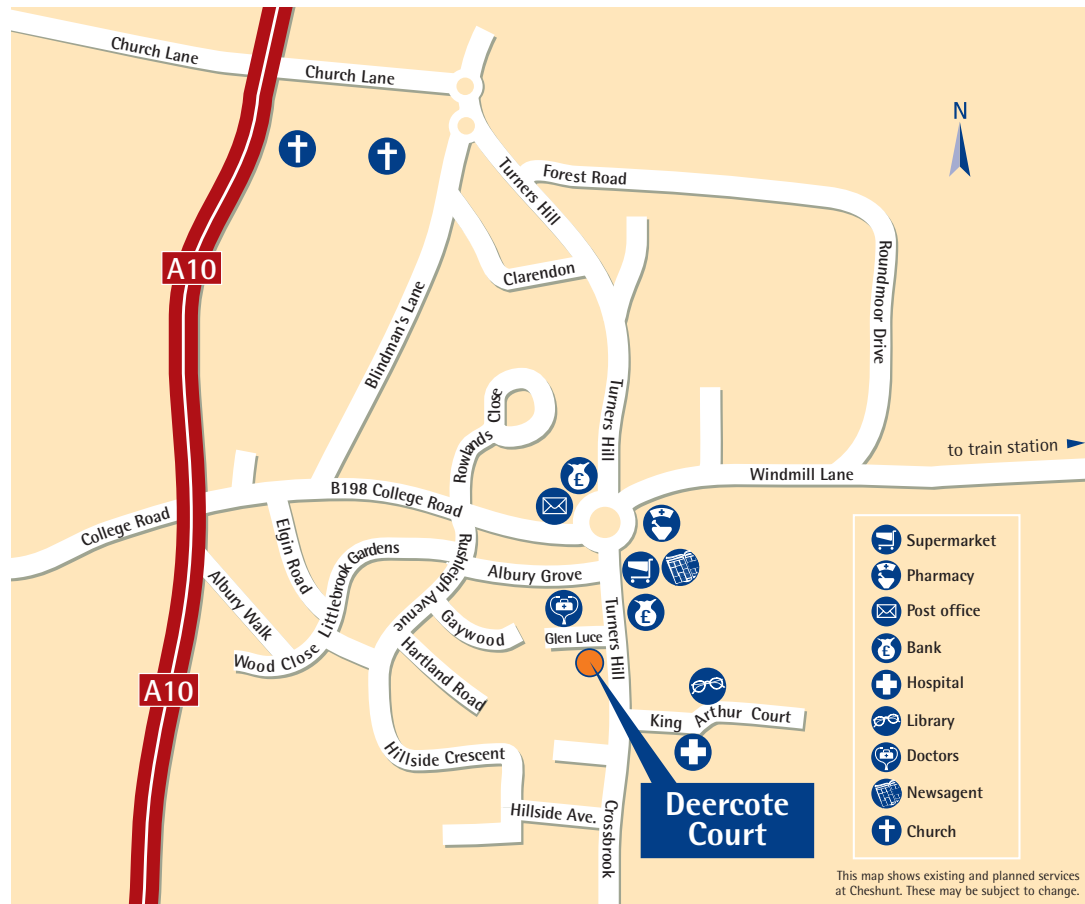

How to find Deercote Court, Cheshunt

For more information please contact:

Deercote Court, Glen Luce, Turners Hill,
Cheshunt, Herts, EN8 8NW

Telephone: 01992 634950

Facsimile: 00992 639851